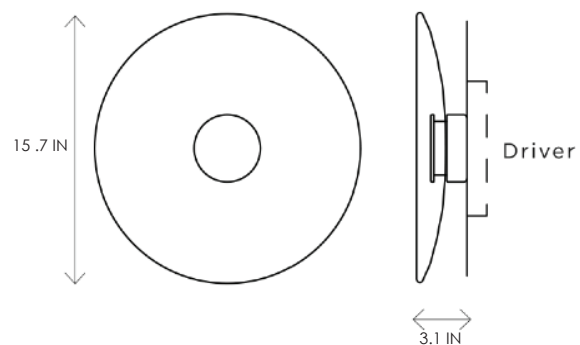

STUDIOTWENTYSEVEN

LIQUID SCONCE BY **EVA MENZ**
ATELIER 001 COLLECTION

ALABASTER, AMBER, OCEAN, JADE OR SMOKE
AGED BRASS FRAME
HAND-BLOWN GLASS
LED DRIVER DIMMABLE
OUTPUT 24V
INPUT 240/120V
WATT 6
LUMEN 750
PRODUCTION TIME 8-10 WEEKS
MADE IN UNITED KINGDOM

IN Ø 15.7 D 3.1
CM Ø 40 D 8