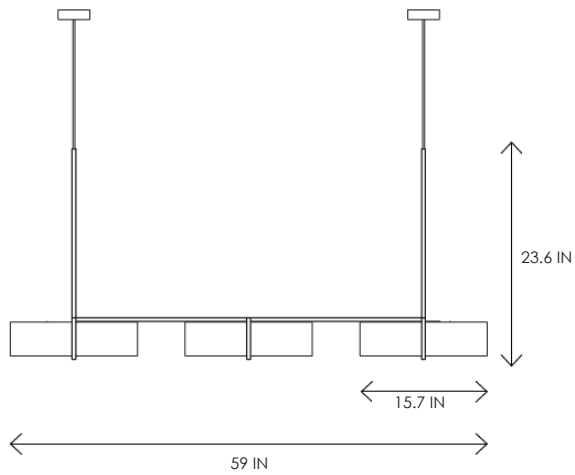

STUDIOTWENTYSEVEN