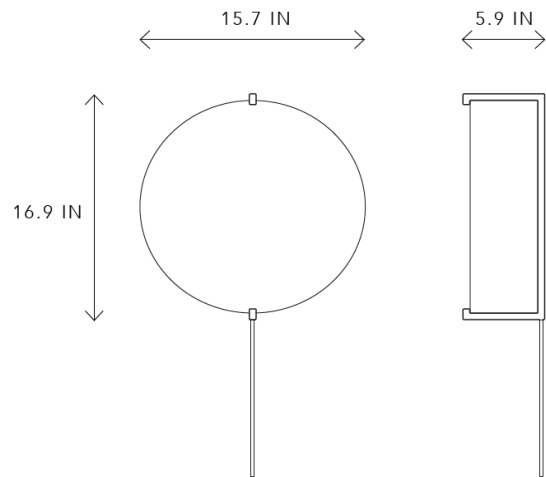

STUDIOTWENTYSEVEN

LUNE WALL LANTERN BY **EVA MENZ**
ATELIER 001 COLLECTION

RAW NATURAL SILK
SATIN FINISHED BRASS FRAME
OUTPUT E27 MAX. 100W
INPUT 110/240V
PRODUCTION TIME 8-10 WEEKS
MADE IN UNITED KINGDOM

IN H 16.9 W 15.7 D 5.9
CM H 43 W 40 D 15