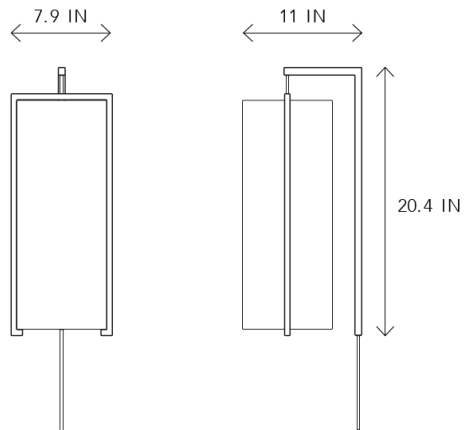

# STUDIOTWENTYSEVEN

MIDNIGHT WALL LANTERN BY **EVA MENZ**  
ATELIER 001 COLLECTION

RAW NATURAL SILK  
SATIN FINISHED BRASS FRAME  
LED COLOR TEMPERATURE 200K  
LED DRIVER DIMMABLE  
OUTPUT 700MA 17W 1800LM  
INPUT 220/240V  
50 000 HOURS RATED LIFE  
PRODUCTION TIME 8-10 WEEKS  
MADE IN UNITED KINGDOM

IN H 20.4 W 7.9 D 11  
CM H 52 W 20 D 28