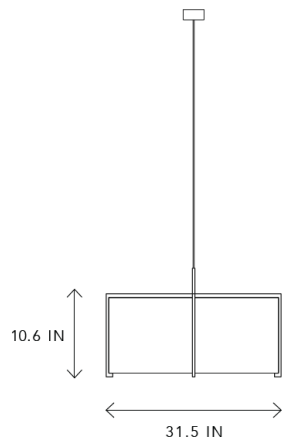

# STUDIOTWENTYSEVEN

SOLEIL PENDANT LAMP BY **EVA MENZ**  
ATELIER 001 COLLECTION

RAW NATURAL SILK  
SATIN FINISHED BRASS FRAME  
LED COLOR TEMPERATURE 2700K  
LED DRIVER DIMMABLE  
OUTPUT 700MA 33W 3500LM  
INPUT 220/240V  
50 000 HOURS RATED LIFE  
PRODUCTION TIME 8-10 WEEKS  
MADE IN UNITED KINGDOM

IN H 10.6 Ø 31.5  
CM H 27 Ø 80