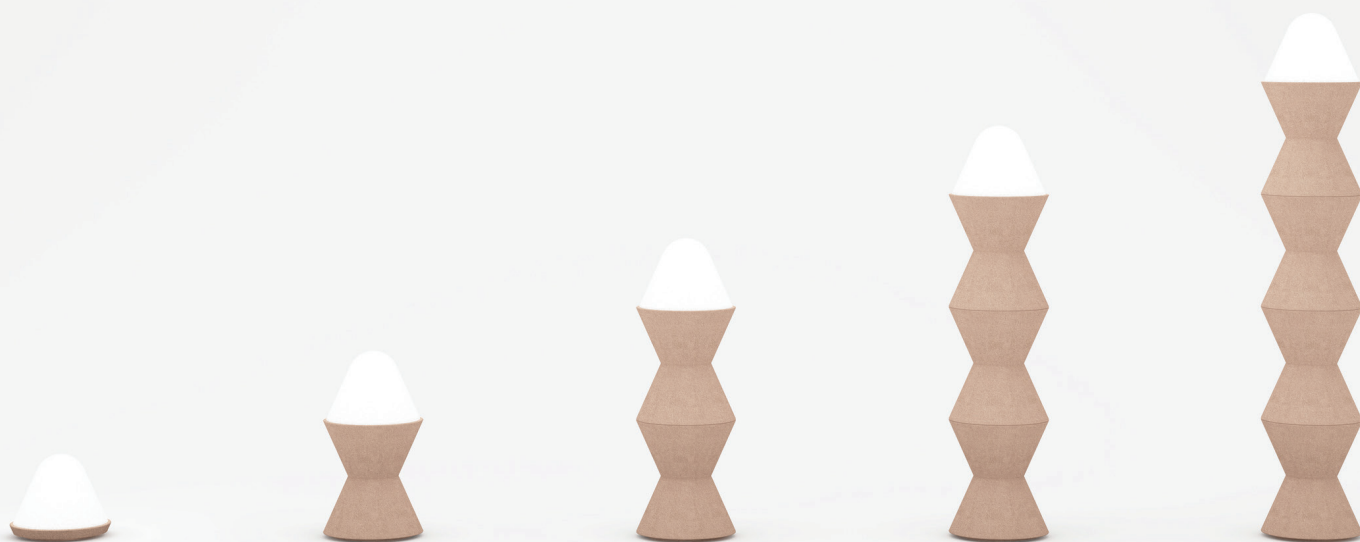

STUDIOTWENTYSEVEN

CONE X FLOOR LAMP BY **EMMANUELLE SIMON**

FROSTED GLASS SHADE AND CHAMOTTE STONEWARE STRUCTURE
PRODUCTION TIME 18-20 WEEKS
MADE IN BELGIUM

CONE X FLOOR LAMP 26

IN H 10.2 Ø 12.6
CM H 26 Ø 32

CONE X FLOOR LAMP 59

IN H 23.2 Ø 12.6
CM H 59 Ø 32

CONE X FLOOR LAMP 95

IN H 37.4 Ø 12.6
CM H 95 Ø 32

CONE X FLOOR LAMP 131

IN H 51.6 Ø 12.6
CM H 131 Ø 32

CONE X FLOOR LAMP 167

IN H 65.7 Ø 12.6
CM H 167 Ø 32