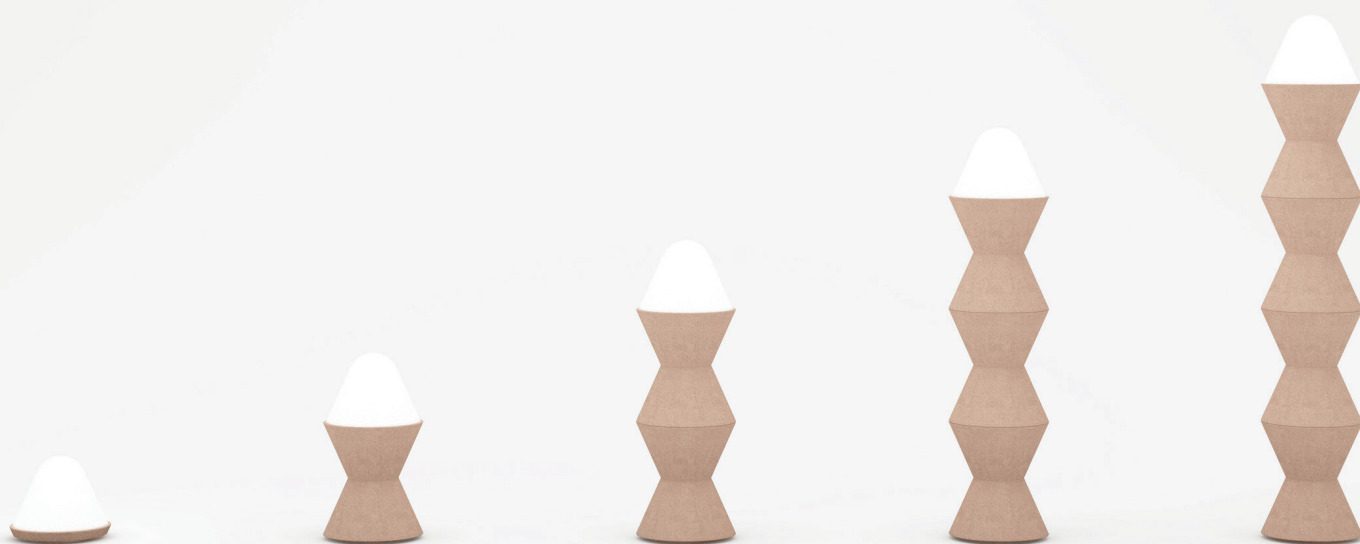

STUDIOTWENTYSEVEN

CONE X FLOOR LAMP BY EMMANUELLE SIMON

CHAMOTTE STONEWARE AND FROSTED GLASS
 PRODUCTION TIME 16-18 WEEKS
 MADE IN FRANCE

IN	H 10.2	Ø 12.6
CM	H 26	Ø 32
IN	H 23.2	Ø 12.6
CM	H 59	Ø 32
IN	H 37.4	Ø 12.6
CM	H 95	Ø 32
IN	H 51.6	Ø 12.6
CM	H 131	Ø 32
IN	H 65.7	Ø 12.6
CM	H 167	Ø 32