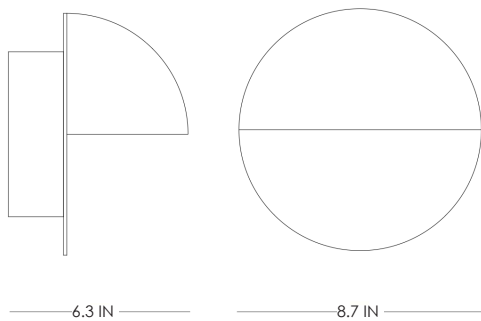

STUDIOTWENTYSEVEN

RAKU YAKI DEMI-LUNE SCONCE BY **EMMANUELLE SIMON**

RAKU AND PATINATED PITTED BRASS
PRODUCTION TIME 16-18 WEEKS
MADE IN FRANCE

IN Ø 8.7 D 6.3
CM Ø 22 D 16

NEW YORK MIAMI BY APPOINTMENT ONLY ENQUIRE@STUDIOTWENTYSEVEN.COM WWW.STUDIOTWENTYSEVEN.COM