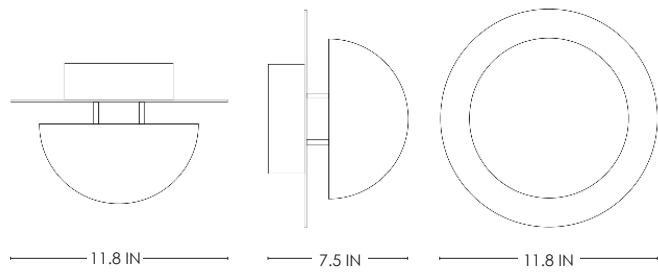

STUDIOTWENTYSEVEN

RAKU YAKI LUNE SCONCE BY EMMANUELLE SIMON

RAKU SHADE
PATINATED PITTED BRASS BASE
G9 LED BULB
CRI 80.00
DIMMABLE
DALI COMPATIBLE
PRODUCTION TIME 12-14 WEEKS
MADE IN FRANCE

IN Ø 11.8 D 7.5
CM Ø 30 D 19