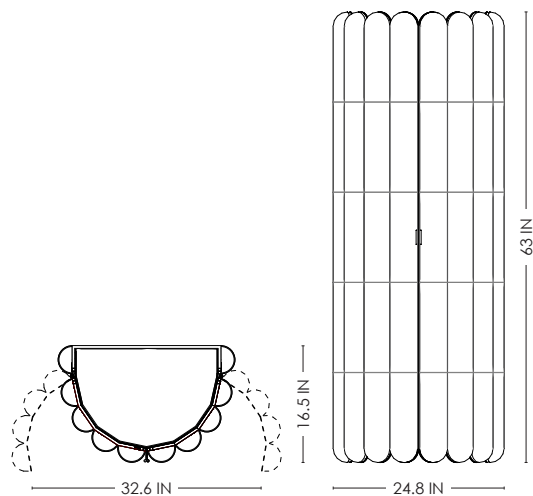

STUDIOTWENTYSEVEN

RAKU YAKI MURAL CABINET BY **EMMANUELLE SIMON**
NUMBERED EDITION
SIGNED, SERIAL NUMBER AND CERTIFICATE OF AUTHENTICITY
RAKU YAKI COLLECTION

RAKU CABINET
POLISHED MIRROR BRASS DETAILS
PRODUCTION TIME 14-16 WEEKS
MADE IN FRANCE

IN H 63 W 24.8 D 16.5
CM H 160 W 63 D 42

STUDIOTWENTYSEVEN

RAKU
CERAMIC

POLISHED
BRASS