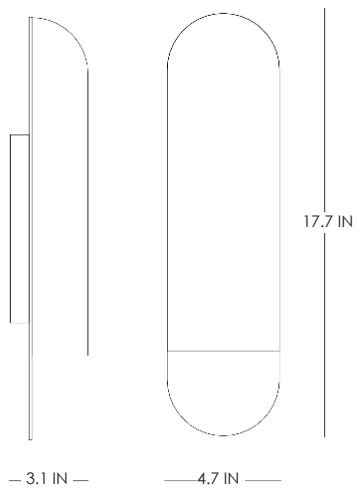

## RAKU YAKI SCONCE REGULAR BY EMMANUELLE SIMON

RAKU SHADE  
PATINATED PITTED BRASS BASE  
G9 LED BULB  
CRI 80.00  
DIMMABLE  
DALI COMPATIBLE  
PRODUCTION TIME 18-20 WEEKS  
MADE IN ITALY

IN H 17.7 W 4.7 D 3.1  
CM H 45 W 12 D 8