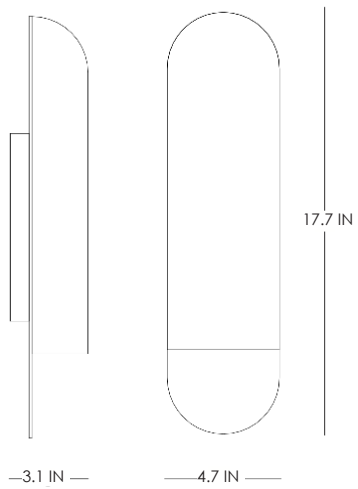

STUDIOTWENTYSEVEN

RAKU YAKI SCONCE REGULAR BY **EMMANUELLE SIMON**

RAKU AND PATINATED PITTED BRASS
PRODUCTION TIME 16-18 WEEKS
MADE IN FRANCE

IN H 17.7 W 4.7 D 3.1
CM H 45 W 12 D 8