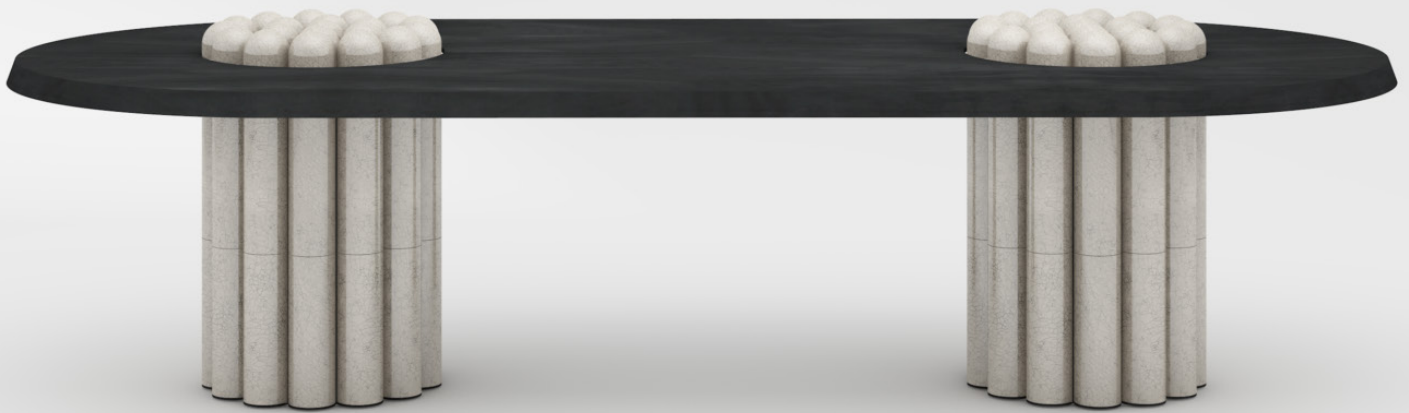

STUDIOTWENTYSEVEN

RAKU YAKI TABLE BY **EMMANUELLE SIMON**

BLACKENED ASSAMELA SOLID WOOD TOP
RAKU LEGS
PRODUCTION TIME 16-18 WEEKS
MADE IN FRANCE

IN H 30.3 W 51.2 L 118.1
CM H 73 W 130 L 300