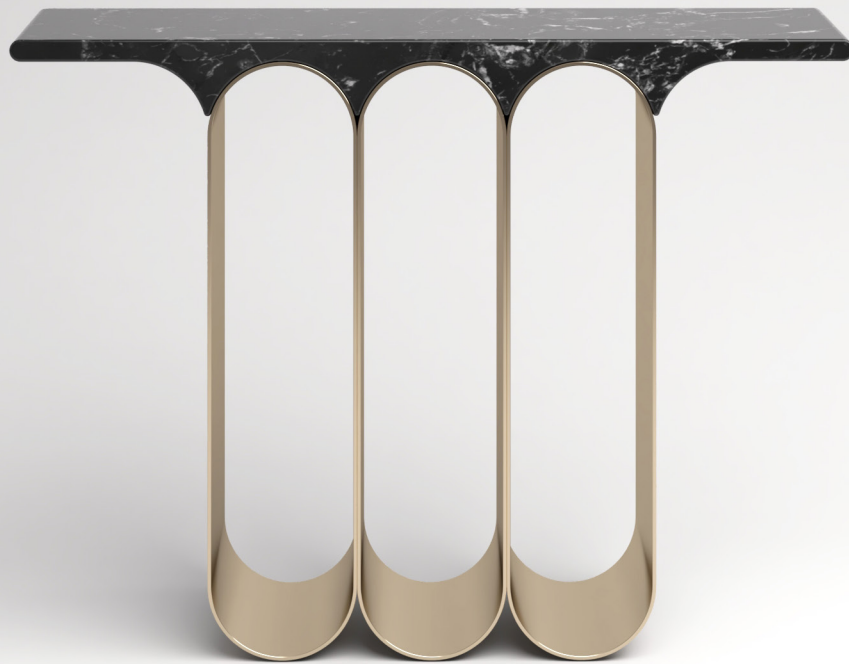

STUDIOTWENTYSEVEN

STEEL3 CONSOLE BY **HERVÉ LANGLAIS**
LIMITED EDITION 12
SIGNED, SERIAL NUMBER AND CERTIFICATE OF AUTHENTICITY

SOLID MARBLE TOP WITH SOFTEN FINISH
SOLID STEEL BASE WITH SATIN BRASS OR BLACK FINISH
PRODUCTION TIME 10-12 WEEKS
MADE IN ITALY

IN	H 32.7	W 47.2	D 12.2
CM	H 83	W 120	D 31