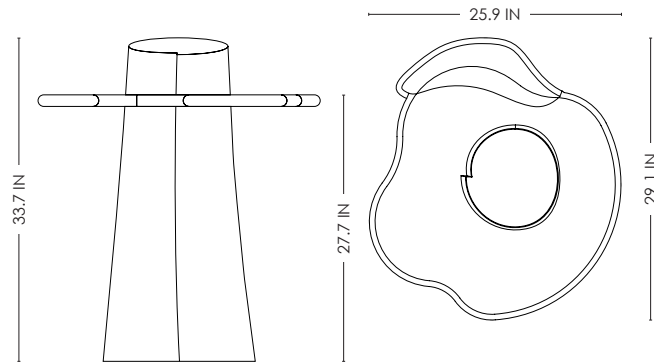

CLOUD SIDE TABLE SMALL

IN	H 26.5	W 26.3	D 22.8	TH 20.4
CM	H 67.5	W 67	D 58	TH 52

CLOUD SIDE TABLE LARGE

IN	H 33.7	W 29.1	D 25.9	TH 27.7
CM	H 85.6	W 74	D 66	TH 70.4

# STUDIOTWENTYSEVEN

CLOUD SIDE TABLE SMALL

CLOUD SIDE TABLE LARGE

**WHITE**  
TRAVERTINE

**PINK**  
TRAVERTINE

**SILVER**  
TRAVERTINE