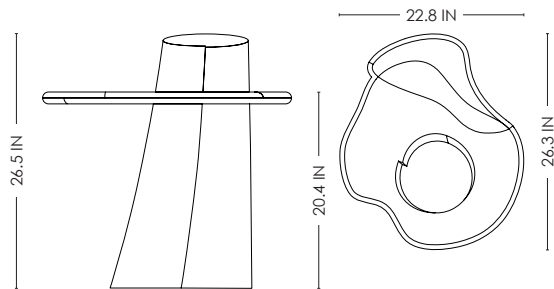

CLOUD SIDE TABLE SMALL

IN	H 26.5	W 26.3	D 22.8	TH 20.4
CM	H 67.5	W 67	D 58	TH 52

CLOUD SIDE TABLE LARGE

IN	H 33.7	W 29.1	D 25.9	TH 27.7
CM	H 85.6	W 74	D 66	TH 70.4

# STUDIOTWENTYSEVEN

CLOUD SIDE TABLE SMALL

CLOUD SIDE TABLE LARGE

**WHITE**  
TRAVERTINE

**PINK**  
TRAVERTINE

**SILVER**  
TRAVERTINE