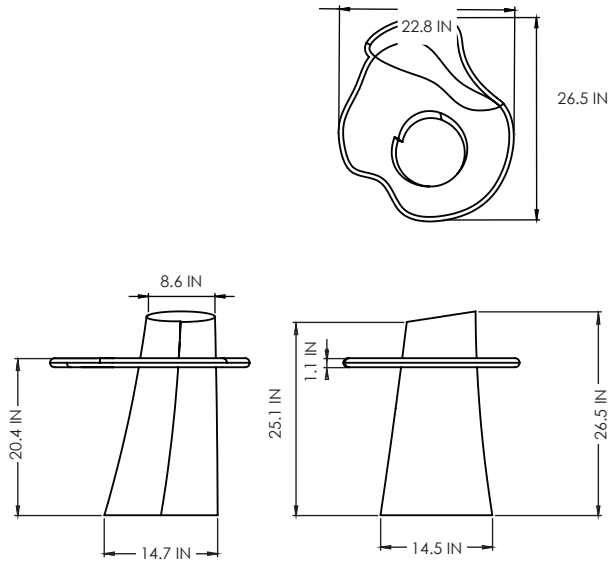

CLOUD SIDE TABLE SMALL

IN	H 26.5	W 26.3	D 22.8	TH 20.4
CM	H 67.5	W 67	D 58	TH 52

CLOUD SIDE TABLE LARGE

IN	H 33.8	W 29.1	D 25.9	TH 27.5
CM	H 84.8	W 74	D 66	TH 70

STUDIOTWENTYSEVEN

PINK TRAVERTINE

SILVER TRAVERTINE

CLOUD TABLE SMALL

CLOUD TABLE LARGE