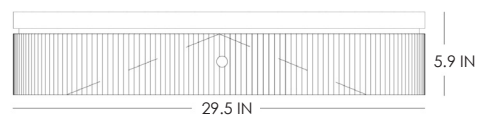

# STUDIOTWENTYSEVEN

ARY CONSOLE 2 WAVES BY **EMMANUELLE SIMON**

BURL OAK TOP  
FLUTED OAK BASE  
ONE DRAWER WITH KNOB IN NATURAL BRONZE  
PRODUCTION TIME 12-14 WEEKS  
MADE IN ITALY

IN H 5.9 W 29.5 D 11.8  
CM H 15 W 75 D 30