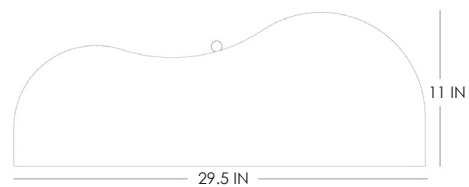

# STUDIOTWENTYSEVEN

ARY CONSOLE 2 WAVES BY **EMMANUELLE SIMON**

BURL OAK TOP  
FLUTED OAK BASE  
ONE DRAWER WITH KNOB IN NATURAL BRONZE  
PRODUCTION TIME 12-14 WEEKS  
MADE IN ITALY

IN H 5.9 W 29.5 D 11.8  
CM H 15 W 75 D 30