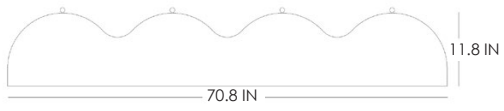

STUDIOTWENTYSEVEN

BURL OAK
TOP