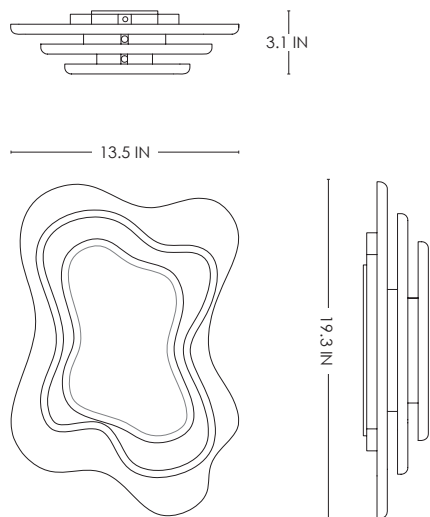

# STUDIOTWENTYSEVEN

CLOUD SCONCE BY **EMMA DONNERSBERG**

LACQUERED WOOD IN BLACK, WHITE, PINK OR BLUE  
PRODUCTION TIME 12-14 WEEKS  
MADE IN FRANCE

IN H 19.3 W 13.5 D 3.1  
CM H 49.2 W 34.4 D 8