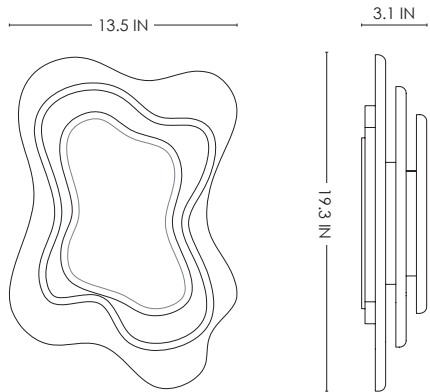

STUDIOTWENTYSEVEN

BLACK
LACQUER