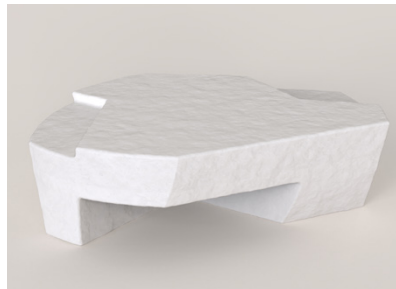

STUDIOTWENTYSEVEN

SISMA V1 LOW TABLE BY **SIMONE FANCIULLACCI** EXCLUSIVELY FOR STUDIOTWENTYSEVEN
LIMITED EDITION 15+3 AP
SIGNED, SERIAL NUMBER AND CERTIFICATE OF AUTHENTICITY
SISMA COLLECTION

PATINATED CAST BRONZE
PRODUCTION TIME 14-16 WEEKS
MADE IN ITALY

IN H 11.8 W 41.7 D 32.2
CM H 30 W 106 D 82

STUDIOTWENTYSEVEN

BROWN
BRONZE

BRUSHED BROWN
BRONZE

POLISHED
BRONZE

BLACK
BRONZE

WHITE
BRONZE

GREEN
BRONZE