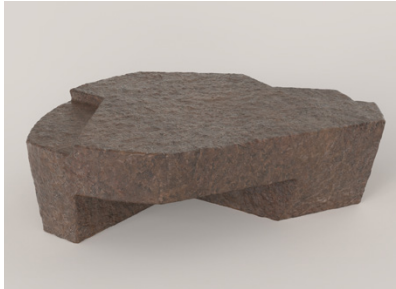

STUDIOTWENTYSEVEN

SISMA V1 LOW TABLE BY **SIMONE FANCIULLACCI** EXCLUSIVELY FOR STUDIOTWENTYSEVEN
LIMITED EDITION 15+3 AP
SIGNED, SERIAL NUMBER AND CERTIFICATE OF AUTHENTICITY
SISMA COLLECTION

PATINATED CAST BRONZE
PRODUCTION TIME 14-16 WEEKS
MADE IN ITALY

IN H 11.8 W 41.7 D 32.2
CM H 30 W 106 D 82

STUDIOTWENTYSEVEN

BROWN
BRONZE

BRUSHED BROWN
BRONZE

POLISHED
BRONZE

BLACK
BRONZE

WHITE
BRONZE

GREEN
BRONZE