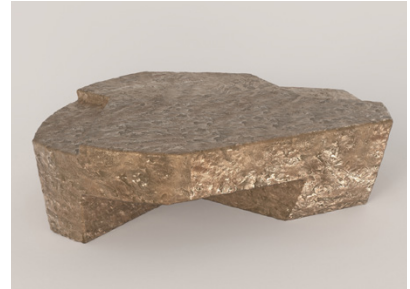

STUDIOTWENTYSEVEN

SISMA V1 LOW TABLE BY **SIMONE FANCIULLACCI** EXCLUSIVELY FOR STUDIOTWENTYSEVEN
LIMITED EDITION 15+3 AP
SIGNED, SERIAL NUMBER AND CERTIFICATE OF AUTHENTICITY
SISMA COLLECTION

PATINATED CAST BRONZE
PRODUCTION TIME 14-16 WEEKS
MADE IN ITALY

IN H 11.8 W 41.7 D 32.2
CM H 30 W 106 D 82

STUDIOTWENTYSEVEN

BROWN
BRONZE

BRUSHED BROWN
BRONZE

POLISHED
BRONZE

BLACK
BRONZE

WHITE
BRONZE

GREEN
BRONZE