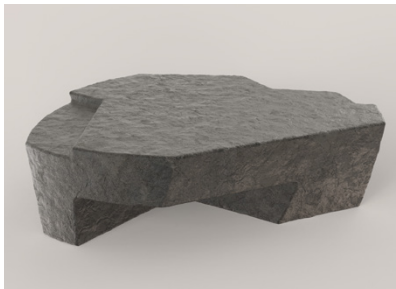

STUDIOTWENTYSEVEN

SISMA V1 LOW TABLE BY **SIMONE FANCIULLACCI** EXCLUSIVELY FOR STUDIOTWENTYSEVEN
LIMITED EDITION 15+3 AP
SIGNED, SERIAL NUMBER AND CERTIFICATE OF AUTHENTICITY
SISMA COLLECTION

PATINATED CAST BRONZE
PRODUCTION TIME 14-16 WEEKS
MADE IN ITALY

IN H 11.8 W 41.7 D 32.2
CM H 30 W 106 D 82

STUDIOTWENTYSEVEN

BROWN
BRONZE

BRUSHED BROWN
BRONZE

POLISHED
BRONZE

BLACK
BRONZE

WHITE
BRONZE

GREEN
BRONZE