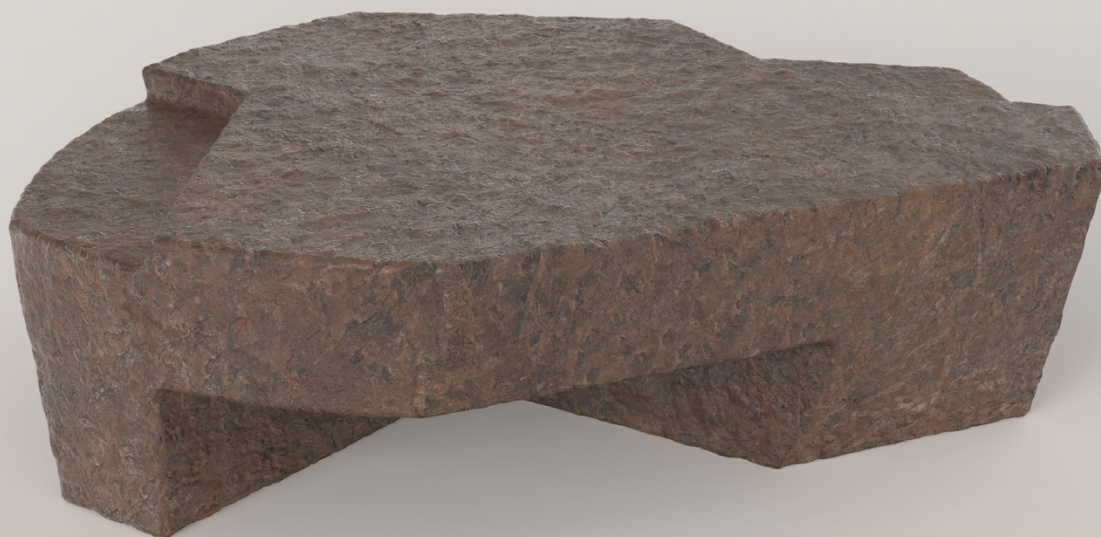

STUDIOTWENTYSEVEN

SISMA V1 LOW TABLE BY **SIMONE FANCIULLACCI** EXCLUSIVELY FOR STUDIOTWENTYSEVEN
LIMITED EDITION 15+3 AP
SIGNED, SERIAL NUMBER AND CERTIFICATE OF AUTHENTICITY
SISMA COLLECTION

PATINATED CAST BRONZE
PRODUCTION TIME 14-16 WEEKS
MADE IN ITALY

IN H 11.8 W 41.7 D 32.2
CM H 30 W 106 D 82

STUDIOTWENTYSEVEN

BROWN
BRONZE

BRUSHED BROWN
BRONZE

POLISHED
BRONZE

BLACK
BRONZE

WHITE
BRONZE

GREEN
BRONZE