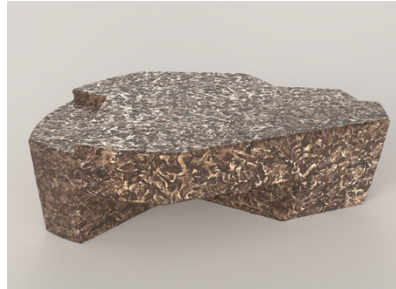

STUDIOTWENTYSEVEN

SISMA V1 LOW TABLE BY **SIMONE FANCIULLACCI** EXCLUSIVELY FOR STUDIOTWENTYSEVEN
LIMITED EDITION 15+3 AP
SIGNED, SERIAL NUMBER AND CERTIFICATE OF AUTHENTICITY
SISMA COLLECTION

PATINATED CAST BRONZE
PRODUCTION TIME 14-16 WEEKS
MADE IN ITALY

IN H 11.8 W 41.7 D 32.2
CM H 30 W 106 D 82

STUDIOTWENTYSEVEN

BROWN
BRONZE

BRUSHED BROWN
BRONZE

POLISHED
BRONZE

BLACK
BRONZE

WHITE
BRONZE

GREEN
BRONZE