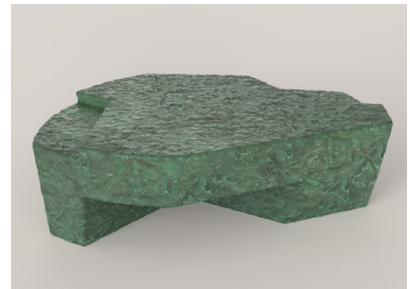

STUDIOTWENTYSEVEN

SISMA V1 LOW TABLE BY **SIMONE FANCIULLACCI** EXCLUSIVELY FOR STUDIOTWENTYSEVEN
LIMITED EDITION 15+3 AP
SIGNED, SERIAL NUMBER AND CERTIFICATE OF AUTHENTICITY
SISMA COLLECTION

PATINATED CAST BRONZE
PRODUCTION TIME 14-16 WEEKS
MADE IN ITALY

IN H 11.8 W 41.7 D 32.2
CM H 30 W 106 D 82

STUDIOTWENTYSEVEN

BROWN
BRONZE

BRUSHED BROWN
BRONZE

POLISHED
BRONZE

BLACK
BRONZE

WHITE
BRONZE

GREEN
BRONZE