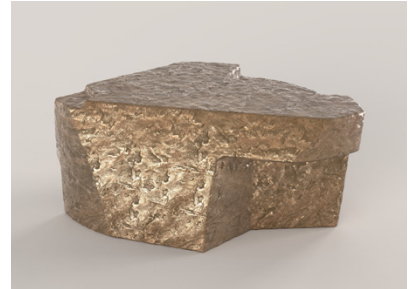

# STUDIOTWENTYSEVEN

SISMA V2 LOW TABLE BY **SIMONE FANCIULLACCI** EXCLUSIVELY FOR STUDIOTWENTYSEVEN  
LIMITED EDITION 15+3 AP  
SIGNED, SERIAL NUMBER AND CERTIFICATE OF AUTHENTICITY  
SISMA COLLECTION

PATINATED CAST BRONZE  
PRODUCTION TIME 14-16 WEEKS  
MADE IN ITALY

IN H 15.3 W 35.4 D 20.8  
CM H 39 W 90 D 53

# STUDIOTWENTYSEVEN

**BROWN**  
BRONZE

**BRUSHED BROWN**  
BRONZE

**POLISHED**  
BRONZE

**BLACK**  
BRONZE

**WHITE**  
BRONZE

**GREEN**  
BRONZE