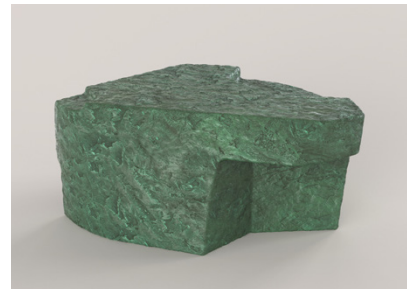

# STUDIOTWENTYSEVEN

SISMA V2 LOW TABLE BY **SIMONE FANCIULLACCI** EXCLUSIVELY FOR STUDIOTWENTYSEVEN  
LIMITED EDITION 15+3 AP  
SIGNED, SERIAL NUMBER AND CERTIFICATE OF AUTHENTICITY  
SISMA COLLECTION

PATINATED CAST BRONZE  
PRODUCTION TIME 14-16 WEEKS  
MADE IN ITALY

# STUDIOTWENTYSEVEN

**BROWN**  
BRONZE

**BRUSHED BROWN**  
BRONZE

**POLISHED**  
BRONZE

**BLACK**  
BRONZE

**WHITE**  
BRONZE

**GREEN**  
BRONZE