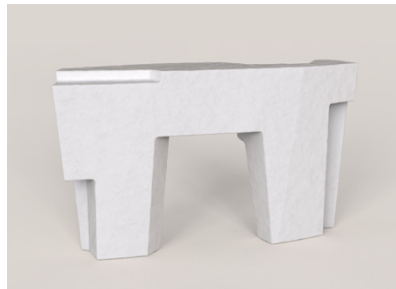

IN H 33.4 W 57.8 D 13.7
CM H 85 W 147 D 35

STUDIOTWENTYSEVEN

BROWN
BRONZE

BRUSHED BROWN
BRONZE

POLISHED
BRONZE

BLACK
BRONZE

WHITE
BRONZE

GREEN
BRONZE