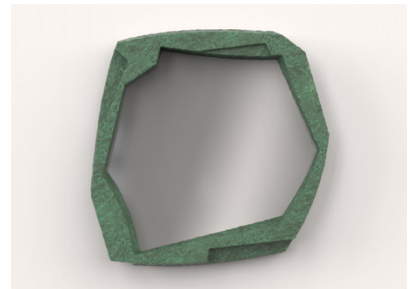

GREEN
BRONZE