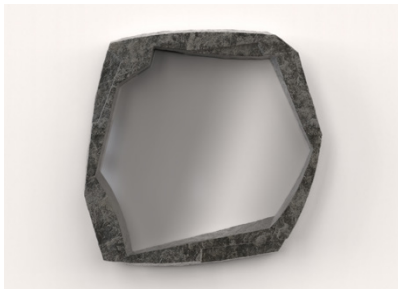

BLACK
BRONZE