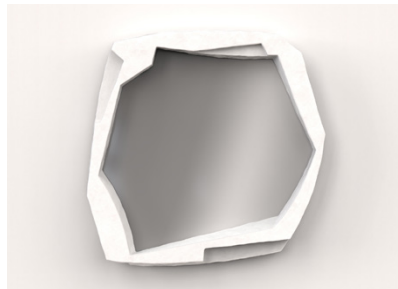

WHITE
BRONZE