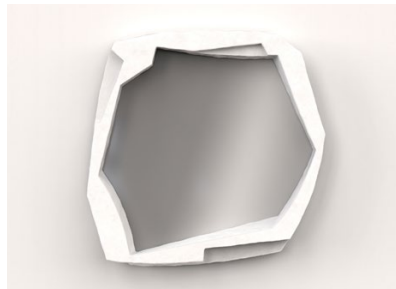

STUDIOTWENTYSEVEN

SISMA V5 MIRROR BY **SIMONE FANCIULLACCI** EXCLUSIVELY FOR STUDIOTWENTYSEVEN
LIMITED EDITION 15+3 AP
SIGNED, SERIAL NUMBER AND CERTIFICATE OF AUTHENTICITY
SISMA COLLECTION

MIRROR GLASS
PATINATED CAST BRONZE FRAME
PRODUCTION TIME 14-16 WEEKS
HANDCRAFTED IN ITALY

IN H 35.4 W 35.4 D 2.3
CM H 90 W 90 D 6

STUDIOTWENTYSEVEN

BROWN
BRONZE

BRUSHED BROWN
BRONZE

POLISHED
BRONZE

BLACK
BRONZE

WHITE
BRONZE

GREEN
BRONZE