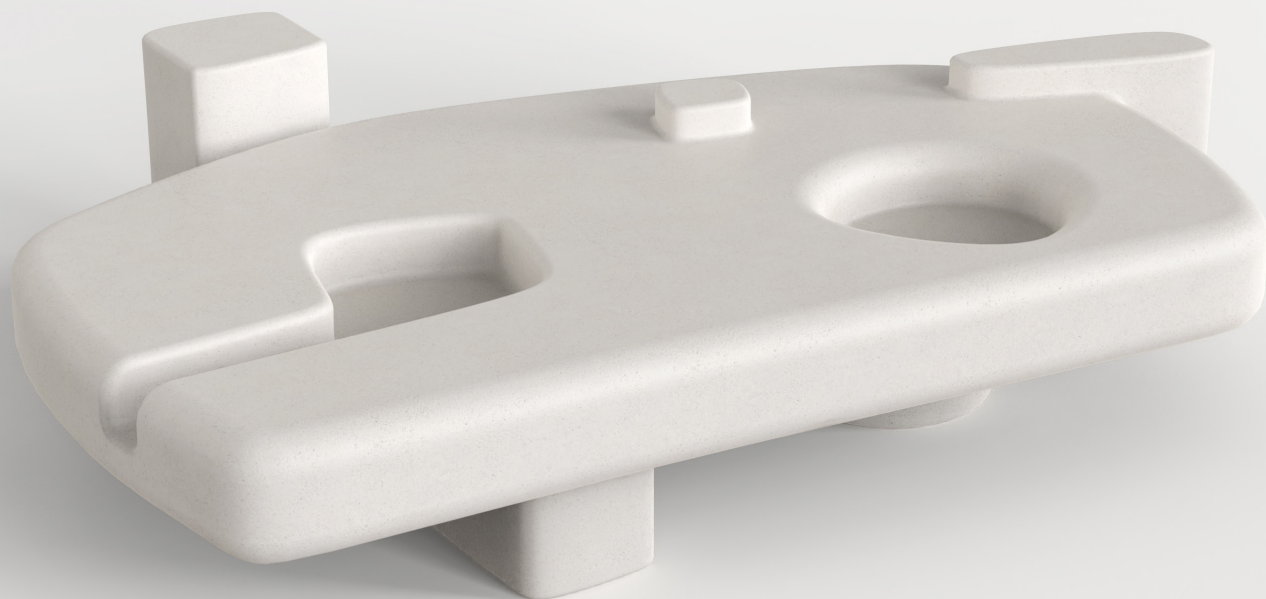

# STUDIOTWENTYSEVEN

VOID N°1 LOW TABLE BY **SIMONE FANCIULLACCI** EXCLUSIVELY FOR STUDIOTWENTYSEVEN  
LIMITED EDITION 15 + 3 AP  
SIGNED, SERIAL NUMBER AND CERTIFICATE OF AUTHENTICITY  
VOID COLLECTION

PAINTED AND SPRAY COATED POLYSTYRENE  
PRODUCTION TIME 4-6 WEEKS  
MADE IN ITALY

IN H 16,5 W 68,9 D 44,5  
CM H 42 W 175 D 113