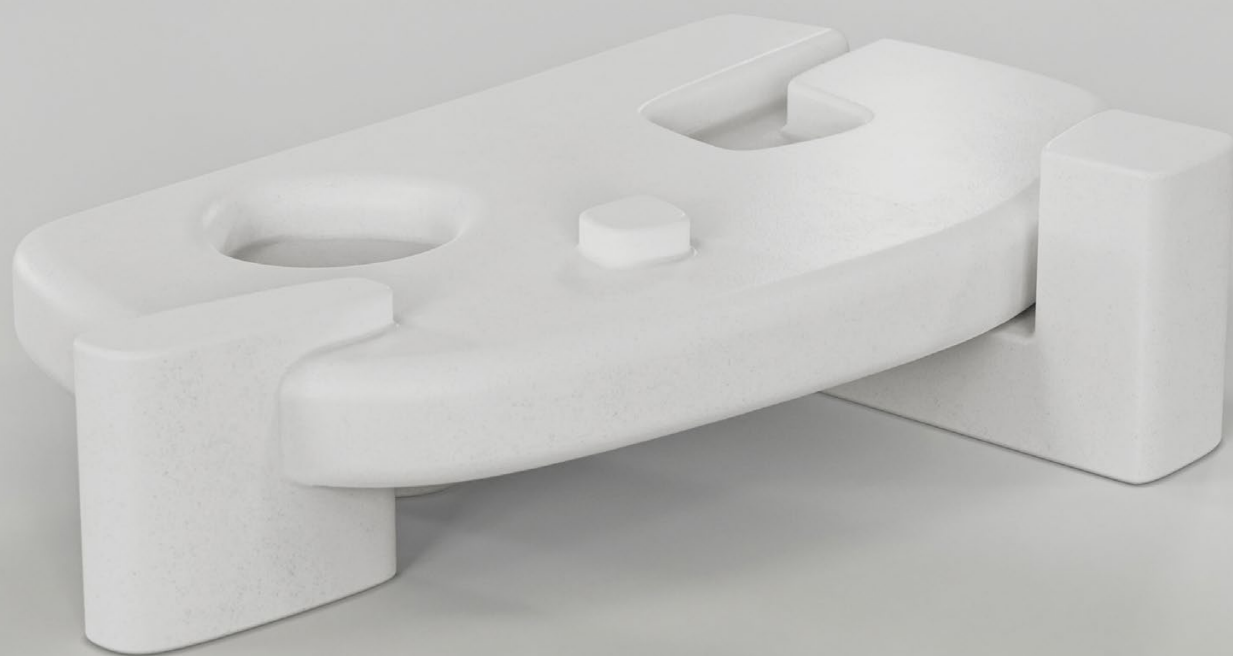

STUDIOTWENTYSEVEN

VOID N°1 LOW TABLE BY **SIMONE FANCIULLACCI** EXCLUSIVELY FOR STUDIOTWENTYSEVEN
LIMITED EDITION 15 + 3 AP
SIGNED, SERIAL NUMBER AND CERTIFICATE OF AUTHENTICITY
VOID COLLECTION

RESIN COATED POLYSTYRENE
PRODUCTION TIME 8-10 WEEKS
HANDCRAFTED IN ITALY

IN H 16.5 W 68.8 D 44.8
CM H 42 W 175 D 114