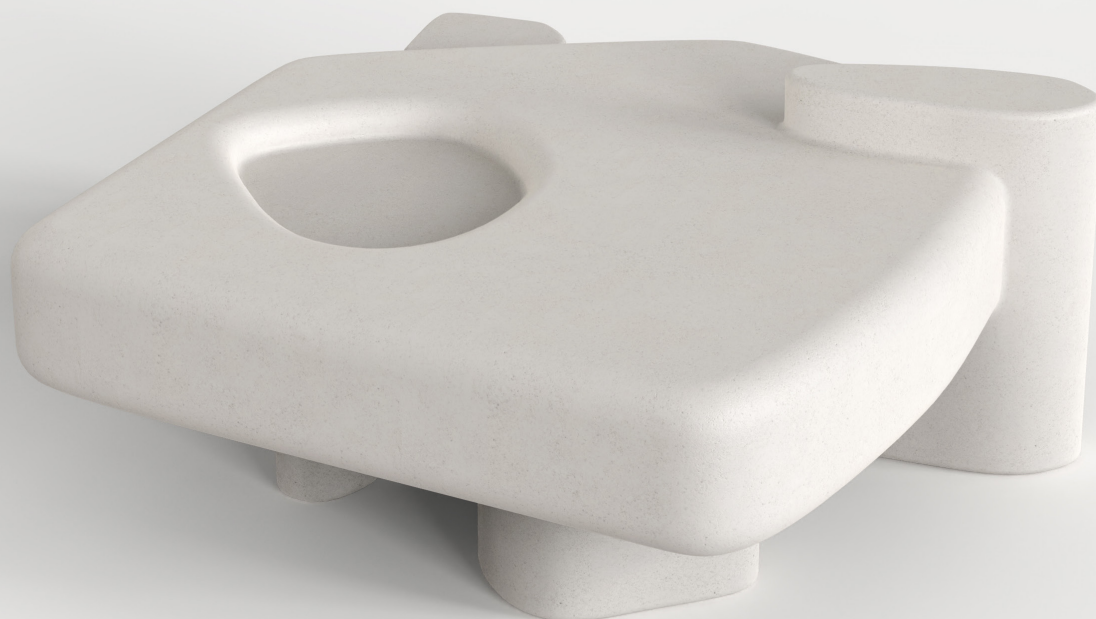

STUDIOTWENTYSEVEN

VOID N°2 LOW TABLE BY **SIMONE FANCIULLACCI** EXCLUSIVELY FOR STUDIOTWENTYSEVEN
LIMITED EDITION 15 + 3 AP
SIGNED, SERIAL NUMBER AND CERTIFICATE OF AUTHENTICITY
SISMA COLLECTION

PAINTED AND SPRAY COATED POLYSTYRENE
PRODUCTION TIME 4-6 WEEKS
MADE IN ITALY

IN H 17.7 W 39.4 D 39.4
CM H 45 W 100 D 100