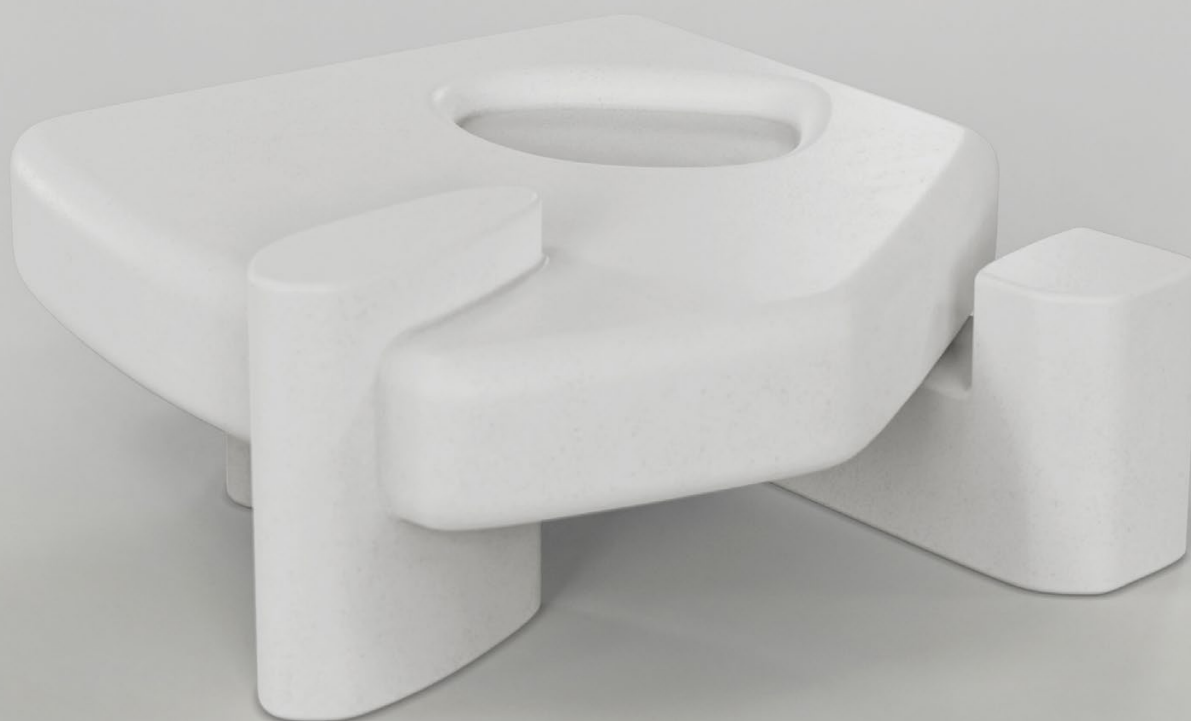

STUDIOTWENTYSEVEN

VOID N°2 LOW TABLE BY **SIMONE FANCIULLACCI** EXCLUSIVELY FOR STUDIOTWENTYSEVEN
LIMITED EDITION 15 + 3 AP
SIGNED, SERIAL NUMBER AND CERTIFICATE OF AUTHENTICITY
VOID COLLECTION

RESIN COATED POLYSTYRENE
PRODUCTION TIME 8-10 WEEKS
HANDCRAFTED IN ITALY

IN H 17.7 W 40.5 D 40.1
CM H 45 W 103 D 102