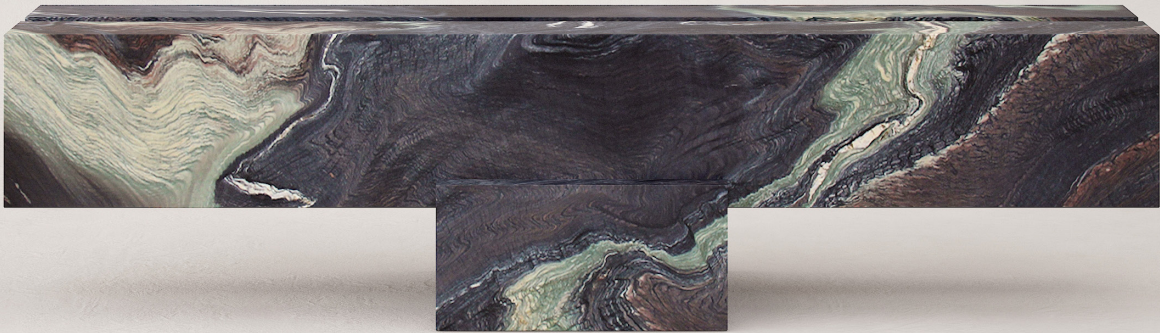

STUDIOTWENTYSEVEN

AUTOMA 01 BENCH BY **MARTIN MASSÉ**  
LIMITED EDITION 12  
SIGNED, SERIAL NUMBER AND CERTIFICATE OF AUTHENTICITY  
AUTOMA COLLECTION

ROSSO LUANA MARBLE  
PRODUCTION TIME 14-16 WEEKS  
MADE IN FRANCE BY ATELIERS SAINT-JACQUES