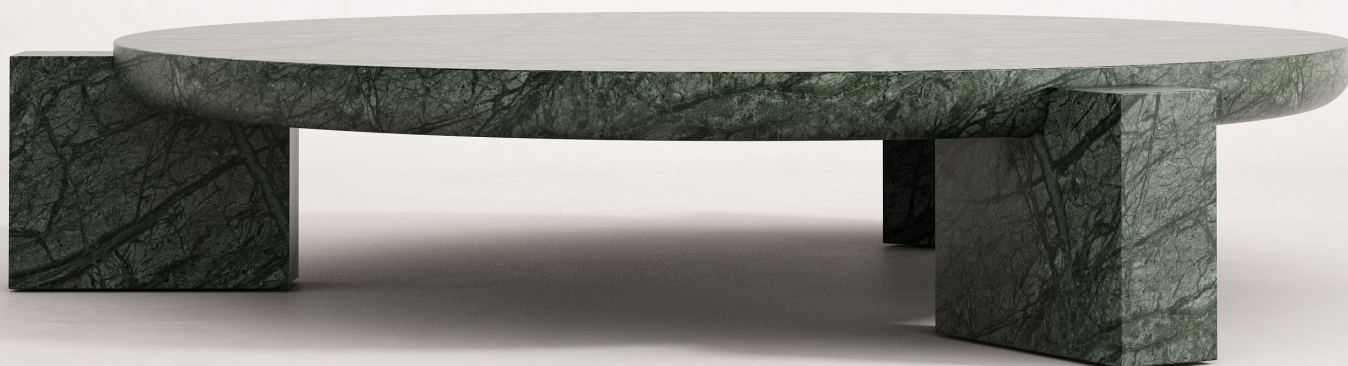

STUDIOTWENTYSEVEN

VOLA 04 COFFEE TABLE BY **MARTIN MASSÉ**
LIMITED EDITION 12
SIGNED, SERIAL NUMBER AND CERTIFICATE OF AUTHENTICITY
VOLA COLLECTION

ROSAL STONE, VERDE GUATEMALA MARBLE OR WALNUT
PRODUCTION TIME 14-16 WEEKS
HANDCRAFTED IN FRANCE BY ATELIERS SAINT-JACQUES

IN H 9.8 Ø 47.2
CM H 25 Ø 120

NEW YORK MIAMI LONDON BY APPOINTMENT ONLY ENQUIRE@STUDIOTWENTYSEVEN.COM WWW.STUDIOTWENTYSEVEN.COM

STUDIOTWENTYSEVEN

ROSAL
STONE

GUATEMALA
MARBLE

WALNUT
WOOD