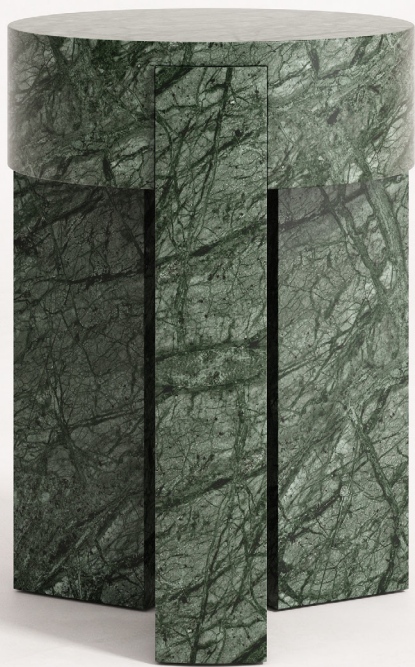

# STUDIOTWENTYSEVEN

VOLA 05 STOOL BY **MARTIN MASSÉ**  
LIMITED EDITION 12  
SIGNED, SERIAL NUMBER AND CERTIFICATE OF AUTHENTICITY  
VOLA COLLECTION

PIERRE DE LENS STONE, VERDE GUATEMALA MARBLE OR WALNUT  
PRODUCTION TIME 14-16 WEEKS  
MADE IN FRANCE BY ATELIERS SAINT-JACQUES

IN H 19.7 Ø 14  
CM H 50 Ø 35.5

# STUDIOTWENTYSEVEN

**PIERRE DE LENS**  
STONE

**GUATEMALA**  
MARBLE

**WALNUT**  
WOOD