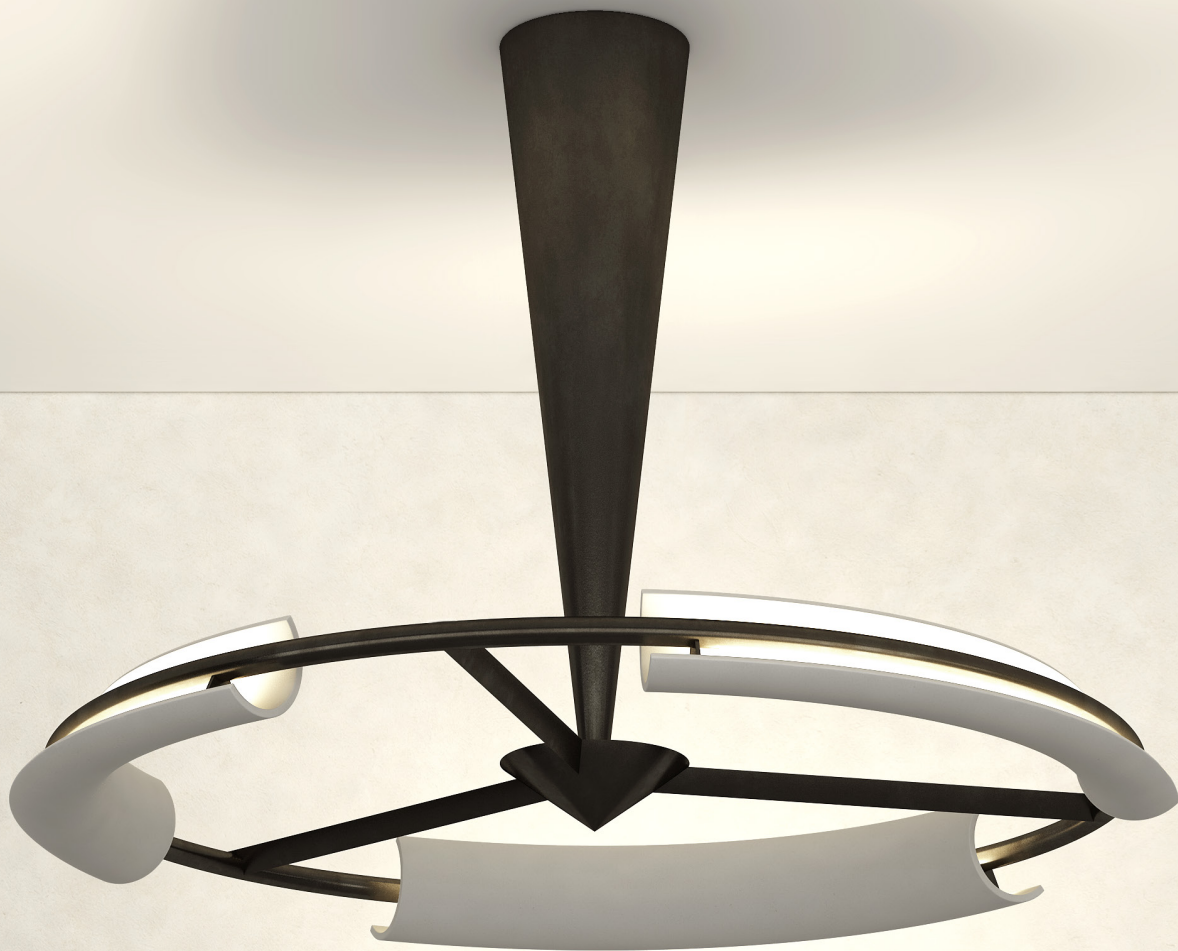

STUDIOTWENTYSEVEN

PALLÈNE PENDANT BY **MAXIME BOUTILLIER** EXCLUSIVELY FOR STUDIOTWENTYSEVEN
NUMBERED EDITION
CRONOS COLLECTION

DARK PATINATED BRONZE BASE
WHITE HIGH DENSITY PLASTER SHADE
PRODUCTION TIME 12-14 WEEKS
MADE IN FRANCE

IN H 29.5 Ø 45.3
CM H 75 Ø 115