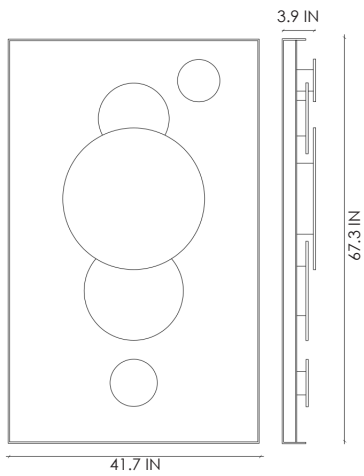

## SOLAR 2 MIRROR BY ADAM COURT

POLISHED SATIN BRUSHED ALUMINUM  
CLEAR, GREY OR BRONZE MIRROR  
LED FITTINGS  
PRODUCTION TIME 16-18 WEEKS  
MADE IN PORTUGAL

IN H 67.3 W 41.7 D 3.9  
CM H 171 W 106 D 10