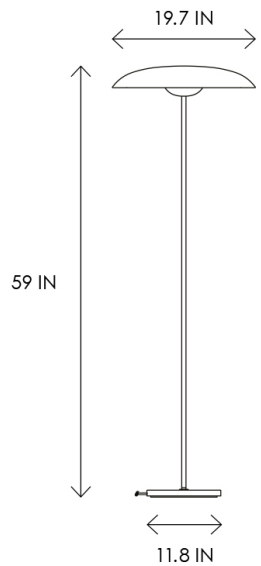

STUDIOTWENTYSEVEN

SOLSTICE ORE X FLOOR LAMP BY **EVA MENZ**
ATELIER 001 COLLECTION

BRONZE PATINA GRADIENT
SATIN FINISHED BRASS FRAME
HAND-SPUN BRASS PLATE
350 MA
16 W 1500 LM
PRODUCTION TIME 8-10 WEEKS
MADE IN UNITED KINGDOM

IN H 59 Ø 19.7
CM H 150 Ø 50