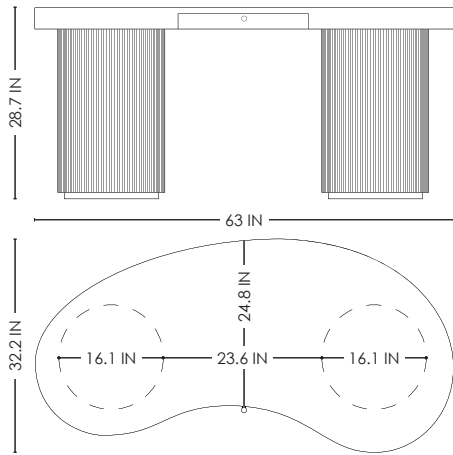

STUDIOTWENTYSEVEN