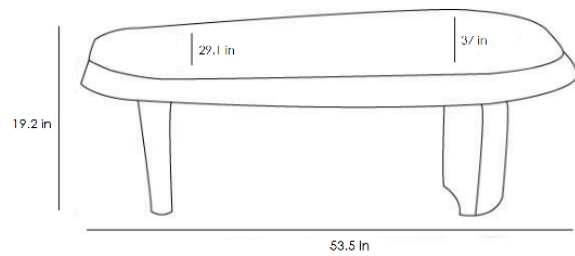

STUDIOTWENTYSEVEN

DUO COFFEE TABLE BY PIERRE AUGUSTIN ROSE

SOLID NATURAL OAK OR BLACK OAK
SET OF TWO
PRODUCTION TIME 8-10 WEEKS
MADE IN FRANCE

IN H 19.2 W 53.5 D 29.1 / 37
CM H 49 W 136 D 74 / 94

IN H 14.9 W 51.9 D 25.9
CM H 38 W 132 D 66