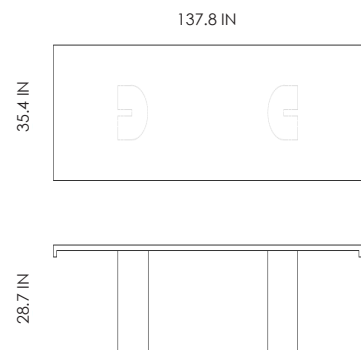

STUDIOTWENTYSEVEN

GALA TABLE BY **STÉPHANE PARMENTIER**

NATURAL TINTED OAK AND PATINATED BRASS
PRODUCTION TIME 12-14 WEEKS
MADE IN FRANCE

IN H 28.7 W 137.8 D 35.4
CM H 73 W 350 D 90