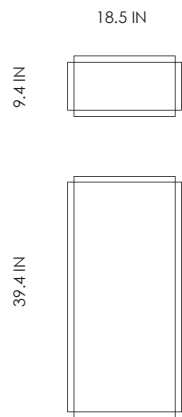

STUDIOTWENTYSEVEN

GALERIE PEDESTAL BY **STÉPHANE PARMENTIER**

SHADED BRASS
PRODUCTION TIME 10-12 WEEKS
MADE IN FRANCE

IN H 39.4 W 18.5 D 9.4
CM H 100 W 47 D 25

NEW YORK MIAMI BY APPOINTMENT ONLY ENQUIRE@STUDIOTWENTYSEVEN.COM WWW.STUDIOTWENTYSEVEN.COM