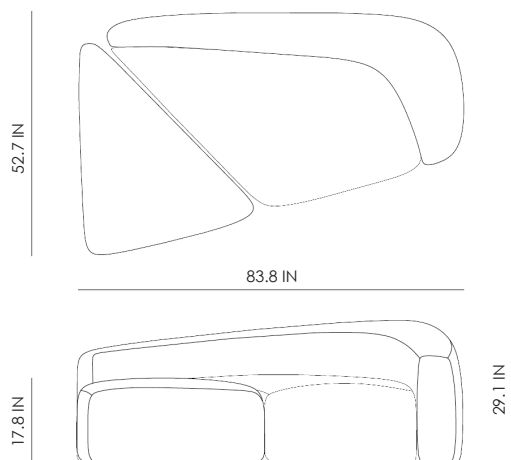

STUDIOTWENTYSEVEN

LS18A SOFA BY **LUCA STEFANO**

FABRIC IN DIVINA BY KVADRAT
PRODUCTION TIME 14 WEEKS
MADE IN ITALY

IN H 29.1 W 83.8 D 52.7 SH 17.8
CM H 74 W 213 D 134 SH 45.4