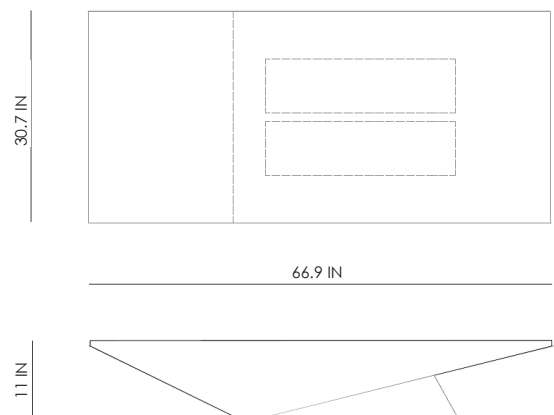

STUDIOTWENTYSEVEN

LS19 COFFEE TABLE BY **LUCA STEFANO**

EBONIZED WOOD AND POLISHED STAINLESS STEEL
PRODUCTION TIME 14 WEEKS
MADE IN ITALY

IN H 11 W 66.9 D 30.7
CM H 28 W 170 D 78