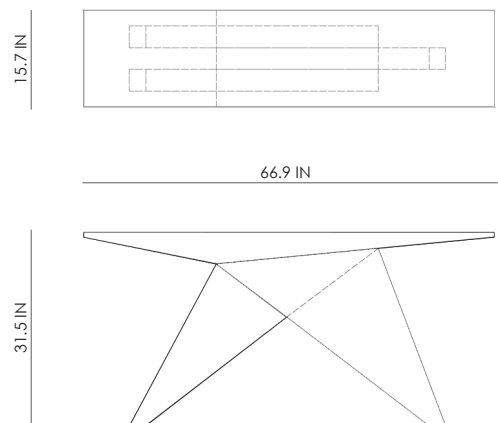

# STUDIOTWENTYSEVEN

LS20 CONSOLE BY **LUCA STEFANO**

EBONIZED WOOD AND POLISHED STAINLESS STEEL  
PRODUCTION TIME 14 WEEKS  
MADE IN ITALY

IN H 31.5 W 66.9 D 15.7  
CM H 80 W 170 D 40