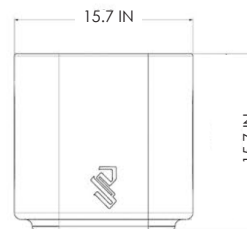

STUDIOTWENTYSEVEN