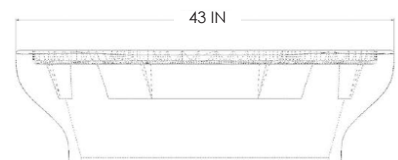

STUDIOTWENTYSEVEN

ROCKY LOW TABLE BY **PIERRE-YVES GUENEC** EXCLUSIVELY FOR STUDIOTWENTYSEVEN
LIMITED EDITION 12
SIGNED, SERIAL NUMBER AND CERTIFICATE OF AUTHENTICITY

BRECCIA PERNICE MARBLE, PALISSANDRO MARBLE OR
WHITE ONYX MARBLE
PRODUCTION TIME 14-16 WEEKS
MADE IN FRANCE BY ATELIERS SAINT-JACQUES

IN H 12 W 63 D 43
CM H 32.5 W 160 D 111