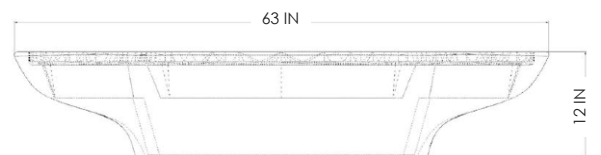

STUDIOTWENTYSEVEN

ROCKY LOW TABLE BY **PIERRE-YVES GUENEC** EXCLUSIVELY FOR STUDIOTWENTYSEVEN
LIMITED EDITION 12
SIGNED, SERIAL NUMBER AND CERTIFICATE OF AUTHENTICITY

BRECCIA PERNICE MARBLE, PALISSANDRO MARBLE OR
WHITE ONYX MARBLE
PRODUCTION TIME 14-16 WEEKS
MADE IN FRANCE BY ATELIERS SAINT-JACQUES

IN H 12 W 63 D 43
CM H 32.5 W 160 D 111