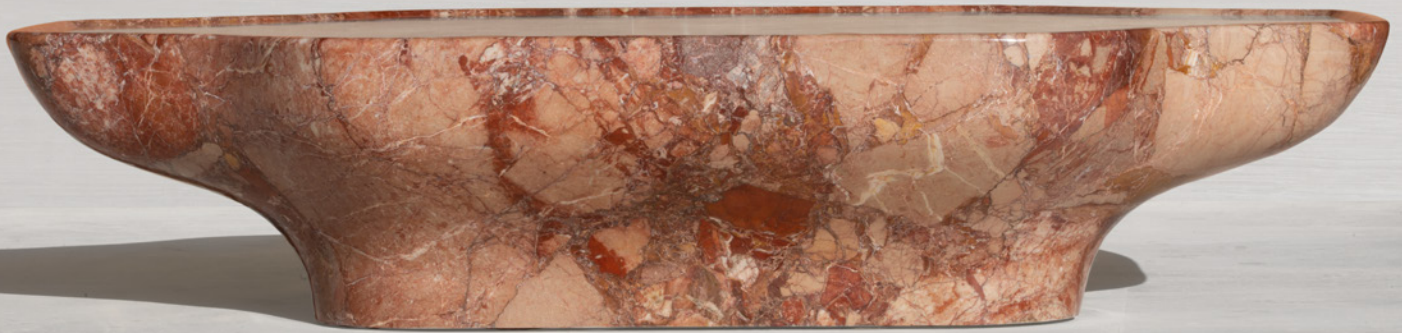

STUDIOTWENTYSEVEN

ROCKY LOW TABLE BY **PIERRE-YVES GUENEC** EXCLUSIVELY FOR STUDIOTWENTYSEVEN
LIMITED EDITION 12
SIGNED, SERIAL NUMBER AND CERTIFICATE OF AUTHENTICITY

HONED OR ANTI HONED BRECCIA PERNICE MARBLE
PRODUCTION TIME 14-16 WEEKS
MADE IN FRANCE BY ATELIERS SAINT-JACQUES