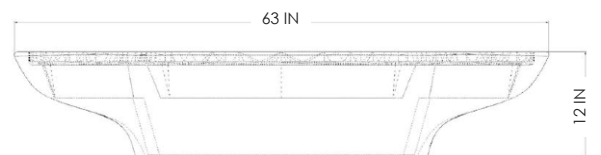

STUDIOTWENTYSEVEN

ROCKY LOW TABLE BY **SOHWL** EXCLUSIVELY FOR STUDIOTWENTYSEVEN
LIMITED EDITION 12
SIGNED, SERIAL NUMBER AND CERTIFICATE OF AUTHENTICITY

BRECCIA PERNICE MARBLE, PALISSANDRO MARBLE OR
WHITE ONYX MARBLE
PRODUCTION TIME 12 WEEKS
MADE IN FRANCE BY ATELIERS SAINT-JACQUES

IN H 12 W 63 D 43
CM H 32.5 W 160 D 111