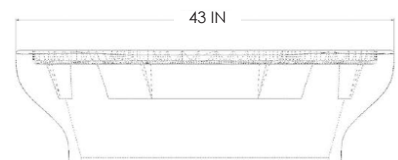

STUDIOTWENTYSEVEN

ROCKY LOW TABLE BY **SOHWL** EXCLUSIVELY FOR STUDIOTWENTYSEVEN
LIMITED EDITION 12
SIGNED, SERIAL NUMBER AND CERTIFICATE OF AUTHENTICITY

BRECCIA PERNICE MARBLE, PALISSANDRO MARBLE OR
WHITE ONYX MARBLE
PRODUCTION TIME 12 WEEKS
MADE IN FRANCE BY ATELIERS SAINT-JACQUES

IN H 12 W 63 D 43
CM H 32.5 W 160 D 111