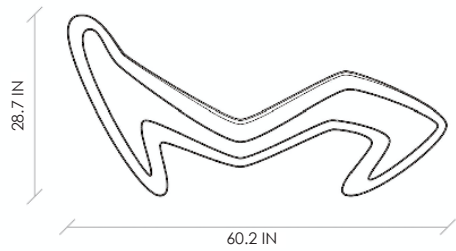

STUDIOTWENTYSEVEN

SHINODA CHAIR BY **BELLONBOUILLOT & ARBANE** EXCLUSIVELY FOR STUDIOTWENTYSEVEN
LIMITED EDITION 12 + 2 AP
SIGNED, SERIAL NUMBER AND CERTIFICATE OF AUTHENTICITY

PATINA RESIN AND FIBERGLASS EXTERIOR
ALUMINUM FOAM INTERIOR
PRODUCTION TIME 12 WEEKS
MADE IN ITALY

IN H 28.7 W 21.6 D 60.2
CM H 73 W 55 D 153