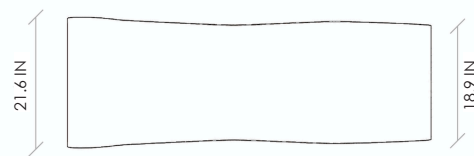

STUDIOTWENTYSEVEN

SHINODA CHAIR BY **BELLONBOUILLOT & ARBANE** EXCLUSIVELY FOR STUDIOTWENTYSEVEN
LIMITED EDITION 12 + 2 AP
SIGNED, SERIAL NUMBER AND CERTIFICATE OF AUTHENTICITY

PATINA RESIN AND FIBERGLASS EXTERIOR
ALUMINUM FOAM INTERIOR
PRODUCTION TIME 12 WEEKS
MADE IN ITALY

IN H 28.7 W 21.6 D 60.2
CM H 73 W 55 D 153