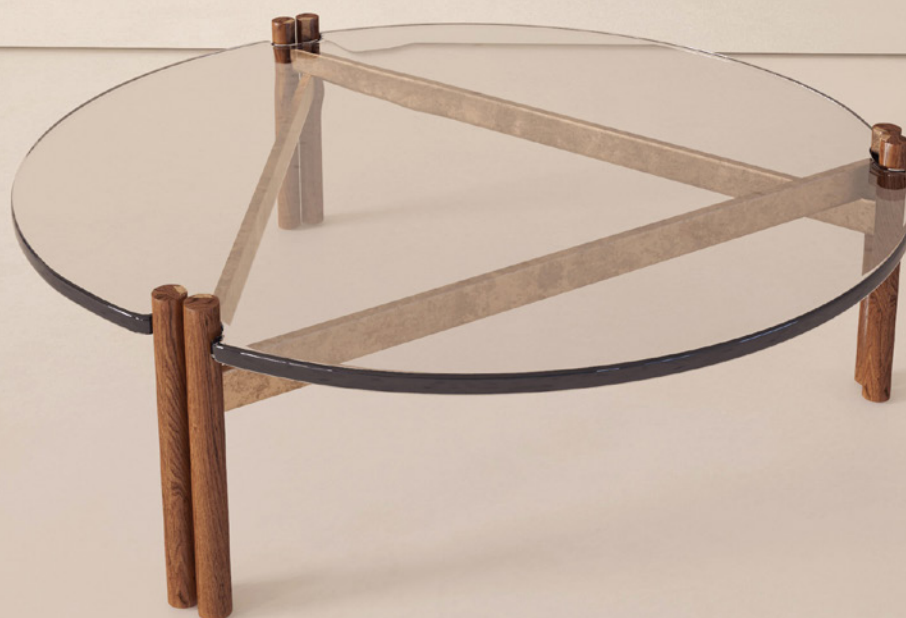

STUDIOTWENTYSEVEN

COFFEE TABLE H ROUND BY **MATTHIEU RECOPE DE TILLY** EXCLUSIVELY FOR STUDIOTWENTYSEVEN

GLASS TOP
CHESTNUT LEGS
BRONZE BASE SUPPORT
PRODUCTION TIME 12-14 WEEKS
MADE IN FRANCE

IN H 15.7 Ø 47.2
CM H 40 Ø 120