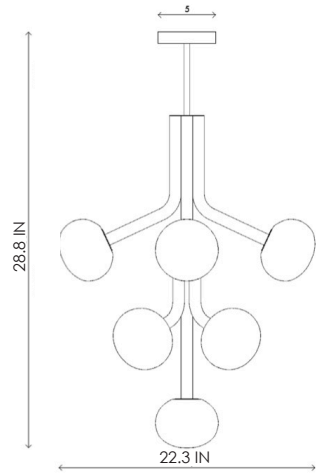

STUDIOTWENTYSEVEN

ETOILE CHANDELIER 9 BY **GABRIEL ABRAHAM**

SHADE IN OPAL SANDBLASTED GLASS
ALUMINUM FRAME IN POLISHED BRASS, SATIN BRASS
OR POLISHED NICKEL FINISH
9 X G8 SOCKET
G8 LED BULBS (PROVIDED)
4W 2700K
350 LM
UL LISTED / CE RATED
120 V/240
PRODUCTION TIME 12-14 WEEKS
MADE IN AMERICA

IN H 28.8 W 22.3 D 20
CM H 73 W 56.5 D 51