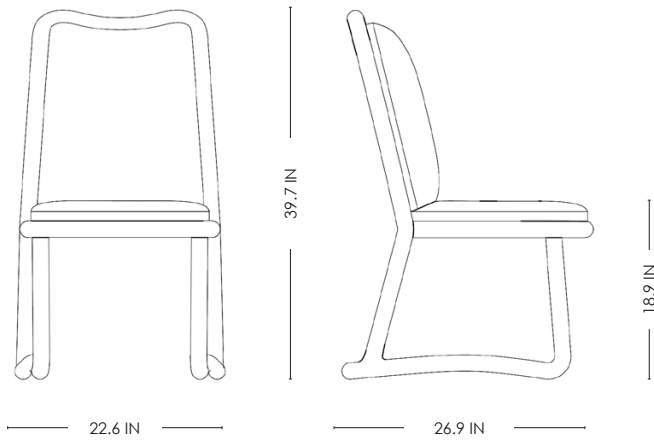

STUDIOTWENTYSEVEN