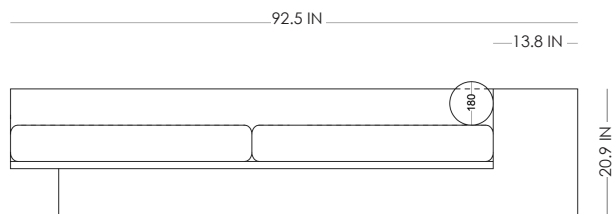

STUDIOTWENTYSEVEN

DAYBED

LEVITATE DAYBED AND SOFA BY **ANNE BOYSEN** EXCLUSIVELY FOR STUDIOTWENTYSEVEN

ACRYLIC MIRROR OR DEEP NIGHT SKY CORIAN BASE
OAK BACK
FOAM CUSHIONS UPHOLSTERED IN WOOL BY KVADRAT
AVAILABLE AS A SOFA WITH ADDITIONAL BACKREST
STORAGE COMPARTMENTS UNDER SEAT AND SIDE TABLE
PRODUCTION TIME 8-10 WEEKS
MADE IN DENMARK

IN H 20.9 W 92.5 D 32.7
CM H 53 W 235 D 83